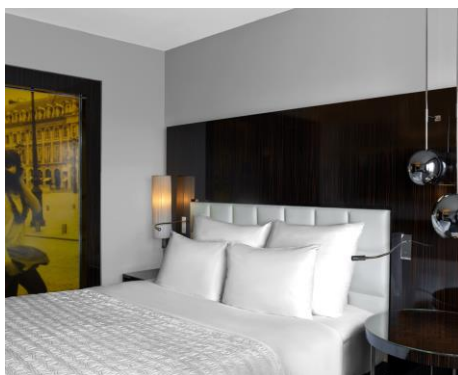

AMENITIES

- Le Méridien Signature bed
- Invitation to Arc de Triomphe, our Unlock Art Partner
- Filtered water – Reusable bottle
- Kettle with tea-coffee facilities
- In-room safe
- Free wifi
- 42" TV screen
- Over 100 TV channels
- Bathrobes & slippers
- Amenities Malin & Goetz

CHIC ROOM

132 Rooms – Floors 5, 6, 7
21-23 sq. m. / 226-248 sq.ft

Located on upper floors, the Chic Room offers you quietness. Created in a couture chic spirit, symbol of Parisian women, our Chic rooms take on a modern and glamorous design. The refined materials, with shades of black, white and grey, offer a stimulating and charming feel for your stay in the capital city.